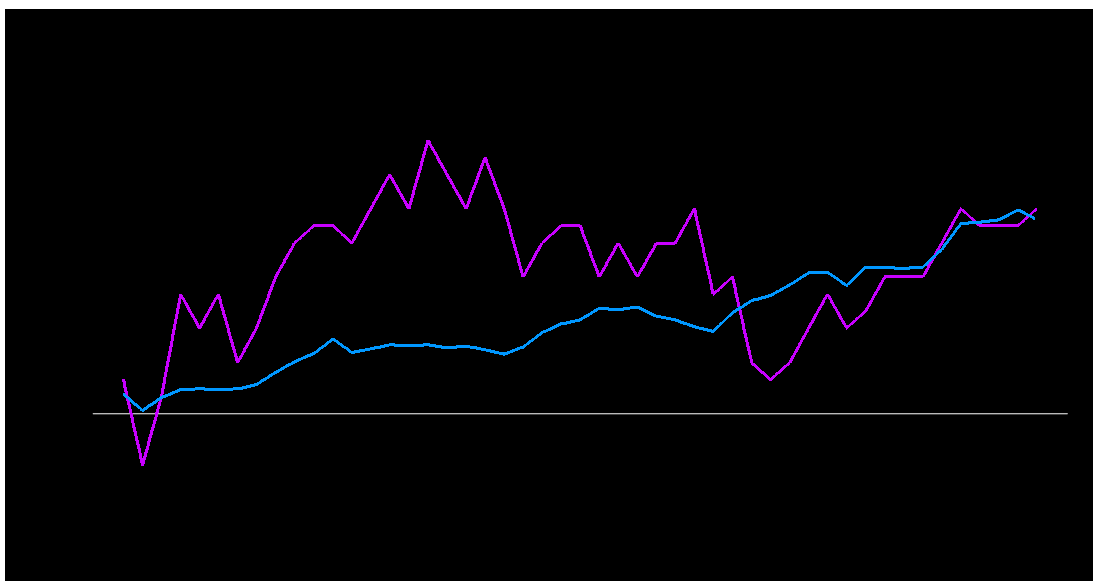

RESULTS BOARDS

QUARTERS BOARD

MACCABI TA			TAU VITORIA		
Half FG%	Q' FG%	QUARTER	Q' FG%	Half FG%	
	58,8%	26	1st.	15	46,67%
55,88%	52,9%	24	2nd.	24	40,00%
	33,3%	15	3rd.	23	72,73%
45,16%	56,3%	25	4th.	16	30,77%
			OT		50,00%
50,77%		90	FINAL	78	46,30%

ZONE BOARDS

MACCABI TA		TAU VITORIA
16	FREE THROWS	22
	1 Ps Fast Breaks	
40	BACKBOARD	32
6	2 Ps Fast breaks	
4	Put Backs Ps.	8
2	PAINT AREA	4
8	OUTSIDE 2 Ps	2
24	3 POINTS	18
	3 Ps Fast breaks	
(6)	90	FINAL
		78

THE 24 SECONDS RULE

see on page # 7 from the 2nd. section
the complete " 24 SECONDS REPORT "

MACCABI TA	FIELD GOALS on	TAU VITORIA
57,69%	15 / 26	the first 8" 8 / 18 44,44%
54,55%	6 / 11	first 8 sec. Plays 1 / 5 20,00%
60,00%	3 / 5	Fast Breaks Plays
60,00%	6 / 10	2nd. Chance Plays 7 / 12 58,33%
100,00%	2 / 2	(incl. Put Backs) 4 / 4 100,00%
45,71%	16 / 35	the intermediate 12 / 26 46,15%
50,00%	2 / 4	the last 8" 5 / 10 50,00%
	1 / 2	17 / 20 sec. Plays 3 / 5
	1 / 2	after 20 sec. Plays 2 / 5

the 3 ADVANTAGE TRANSICION(e)

MACCABI TA	minute(s)	QUARTER	TAU VITORIA	minute(s)
3 / 10+	1	1st.	2	
1 / 10+		2nd.		
1 / 10+		3rd.		
1 / 10		4th.		
		OT		
2		ADVANTAGES	1	
{ 38:30 minutes }			{ 01:30 minutes }	