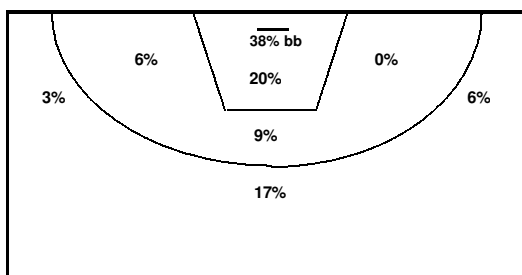

3.- Guards & Forwards RENDEMENT (team player NOT included !)

	GAME		DR	GAME	TOTALS	SEASON	DR	EUROPE		SEASON	
	Guards	Forwards						Guards	Forwards	Guards	Forwards
Def REBs	13	7	20	20	581	581	290	291	290	291	
Off REBs	3	7	10	10	208	208	64	144	64	144	
TOTAL	16	14	T	30	789	789	T	354	435	354	435
% from total	53%	47%	%	100%	100%	100%	%	45%	55%	45%	55%
STEALS	6	9	ST	15	368	368	ST	184	184	184	184
TurnOvers	8	5	TO	13	302	302	TO	188	114	188	114
ASISTS	18	7	AS	25	549	549	AS			411	138
FOULs M	14	15	FM	29	584	error ->>>	FM	286	298	286	298
Total POINTS	46	44	Ps.	90	2209	2209	Ps.	1197	1012	1197	1012
Pctge.	47%	64%	Pctge.	54%	56%	56%	Pctge.	54%	46%	53%	61%
% from Shooting	51%	49%	%	100%	100%	100%	%	54%	46%	54%	46%
FT	11	5	FT	16	547	547	FT	547	547	301	246
Pctge.	100%	56%	Pctge.	80%	78%	78%	Pctge.	78%	78%	86%	69%
% from FT Shooting	69%	31%	%	100%	100%	100%	%	100%	100%	55%	45%
2 points	20	30	2 Ps.	50	1200	1200	2 Ps.	1200	1200	494	706
Pctge.	42%	63%	Pctge.	52%	58%	58%	Pctge.	58%	58%	54%	62%
% from 2 ps Shooting	40%	60%	%	100%	100%	100%	%	100%	100%	41%	59%
3 points	15	9	3 Ps.	24	462	462	3 Ps.	462	462	402	60
Pctge.	38%	75%	Pctge.	47%	40%	40%	Pctge.	40%	40%	40%	38%
% from 3 ps Shooting	63%	38%	%	100%	100%	100%	%	100%	100%	87%	13%

4.- Quarters at 24 euro-league games and 24 season games

	1st. Quarter	2nd. Quarter	3rd. Quarter	4th. Quarter	OverTime
game	win	draw	lost	win	
europe	15 wins	12 wins	13 wins	15 wins	
season	15 wins	12 wins	13 wins	15 wins	

5.- Our F. G. THROWING Zones

6.- F.G. SHOT Selection

	GAME	EUROPE	SEASON
JUMP SHOTS	17	362	48,3%
DUNKS	4	71	9,5%
DRIBBLE PENETRATIC	8	117	15,6%
LAY UPS	1	38	5,1%
FAST BREAKS: JUMPS		40	
LAY UPS	3	92	
DUNKS		29	21,5%
		749	100,0%

See " SCORING ZONES " Diagram and " SHOOTING ANALYSIS " at INSIGHT page 5.16